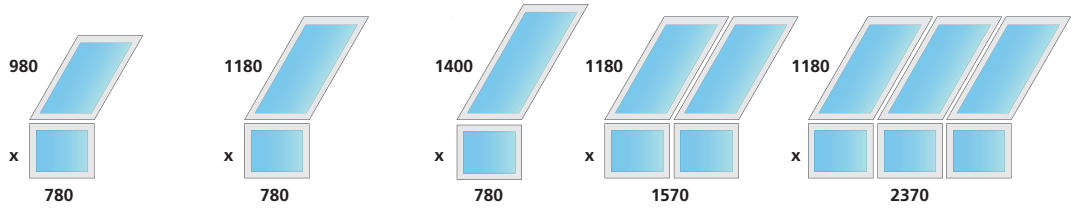

Accessories continued...

Vertical Bi-Lite

	(nominal) wxh mm	Single	Single	Single	Double	Triple
	x = 600mm tilt only	VBL-CP-04-T-600	VBL-CP-05-T-600	VBL-CP-06-T-600	DVBL-CP-05-T-600	TVBL-CP-05-T-600
		£705	£735	£755	£1460	£2215
	x = 950mm tilt only	VBL-CP-04-T-950	VBL-CP-05-T-950	VBL-CP-06-T-950	DVBL-CP-05-T-950	TVBL-CP-05-T-950
		£756	£775	£795	£1460	£2250
	x = 950mm tilt+turn VBL-CP-04-TT-950	£985	£995	£1005	£2175	£3260

Note: Prices shown include Centre Pivot roof window , vertical window and corresponding flashings.

Sun Lite™

Dome sizes	250mm^ø	350mm^ø	530mm^ø
Flexi-System		SLF350	
		£205	
Rigid-System	SLR250	SLR350	SLR530
	£235	£270	£520

Additional Options for Sun Lite™

250mm^ø 13 Watt Fluorescent Lamp	250SLFL13	£45
350mm^ø 13 Watt Fluorescent Lamp	350SLFL13	£45
250mm^ø 20 Watt Fluorescent Lamp	250SLFL20	£45
350mm^ø 20 Watt Fluorescent Lamp	350SLFL20	£45
250mm^ø Rigid Extension (600mm)	250SLER	£45
350mm^ø Rigid Extension (600mm)	350SLER	£45

Electric Operation Range

		Single Window Kit	Double Window Kit
	Standard Kit	SEK1W	SEK2W
		£205	£365
	Luxury Kit	LEK1W	LEK2W
		£260	£460
	Premium Kit	PEK1W	PEK2W
	£290	£515	

Note: Does not include window.

Smoke Ventilation System

	(nominal) wxh mm	1140x1180	1340x1400
		SVK-1W-08	SVK-1W-10
		£1350	£1425

Prices shown include roof window(s), corresponding flashings, motor(s), transformer(s), break glass, smoke sensor & 3 day battery back up pack.

Additional Option for Flat Roof Kerb	£330	£405

Accessories

Security Lock	Restrictor	Opening Pole (Blinds Control)	Integral Blind Opening Pole
£28	£28	Up to 2m £25 Up to 3m £40	£35