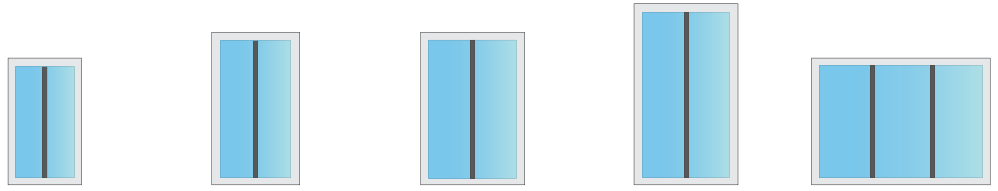

Conservation Window

(nominal) wxh mm	550x980	660x1180	780x1180	780x1400	1340x980
Centre Pivot Thermal	CW-CP-02-T	CW-CP-03-T	CW-CP-05-T	CW-CP-06-T	CW-CP-09-T
	€405	€480	€555	€595	€670
Centre Pivot Hi Therm	CW-CP-02-HT	CW-CP-03-HT	CW-CP-05-HT	CW-CP-06-HT	CW-CP-09-HT
	€455	€540	€615	€655	€750
Top Hung Thermal	CW-TH-02-T	CW-TH-03-T	CW-TH-05-T	CW-TH-06-T	
	€475	€560	€635	€685	
Top Hung Hi Therm	CW-TH-02-HT	CW-TH-03-HT	CW-TH-05-HT	CW-TH-06-HT	
	€525	€620	€695	€745	
Fire Escape Thermal		CW-FE-03-T	CW-FE-05-T	CW-FE-06-T	
		€605	€685	€735	
Fire Escape Hi Therm		CW-FE-03-HT	CW-FE-05-HT	CW-FE-06-HT	
		€665	€745	€795	

Note: Prices shown include roof window only. See over for flashings prices.