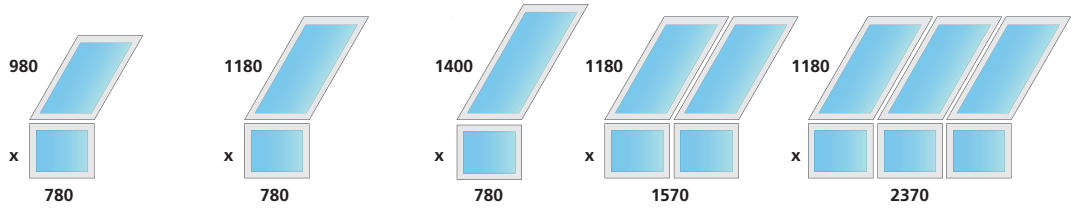

Accessories continued...

Vertical Bi-Lite

	(nominal) wxh mm	Single	Single	Single	Double	Triple
	x = 600mm tilt only	VBL-CP-04-T-600	VBL-CP-05-T-600	VBL-CP-06-T-600	DVBL-CP-05-T-600	TVBL-CP-05-T-600
		€900	€960	€985	€2170	€3140
	x = 950mm tilt only	VBL-CP-04-T-950	VBL-CP-05-T-950	VBL-CP-06-T-950	DVBL-CP-05-T-950	TVBL-CP-05-T-950
		€965	€1005	€1030	€2170	€3140
	x = 950mm tilt+turn VBL-CP-04-TT-950	€1230	€1245	€1255	€2715	€3935

Note: Prices shown include Centre Pivot roof window , vertical window and corresponding flashings.

Sun Lite™

Dome sizes	250mm^ø	350mm^ø	530mm^ø
Flexi-System		SLF350	
		€265	
Rigid-System	SLR250	SLR350	SLR530
	€310	€350	€690

Additional Options for Sun Lite™

250mm^ø 13 Watt Fluorescent Lamp	250SLFL13	€65
350mm^ø 13 Watt Fluorescent Lamp	350SLFL13	€65
250mm^ø 20 Watt Fluorescent Lamp	250SLFL20	€65
350mm^ø 20 Watt Fluorescent Lamp	350SLFL20	€65
250mm^ø Rigid Extension (600mm)	250SLER	€65
350mm^ø Rigid Extension (600mm)	350SLER	€65

Electric Operation Range

		Single Window Kit	Double Window Kit
	Standard Kit	SEK1W	SEK2W
		€285	€515
	Luxury Kit	LEK1W	LEK2W
		€380	€685
	Premium Kit	PEK1W	PEK2W
	€425	€765	

Note: Does not include window.