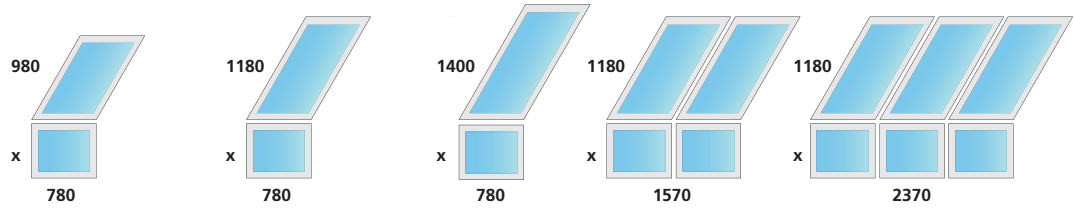

Accessories continued...

Vertical Bi-Lite

	(nominal) wxh mm	Single	Single	Single	Double	Triple
	x = 600mm tilt only	VBL-CP-04-T-600	VBL-CP-05-T-600	VBL-CP-06-T-600	DVBL-CP-05-T-600	TVBL-CP-05-T-600
	£705	£735	£755	£1460	£2215	
x = 950mm tilt only	VBL-CP-04-T-950	VBL-CP-05-T-950	VBL-CP-06-T-950	DVBL-CP-05-T-950	TVBL-CP-05-T-950	
	£756	£775	£795	£1460	£2250	
x = 950mm tilt+turn VBL-CP-04-TT-950		£985	£995	£1005	£2175	£3260

Note: Prices shown include Centre Pivot roof window , vertical window and corresponding flashings.

Sun Lite™

Dome sizes	250mm^ø	350mm^ø	530mm^ø
Flexi-System		SLF350	
		£205	
Rigid-System	SLR250	SLR350	SLR530
	£235	£270	£520

Additional Options for Sun Lite™

250mm^ø 13 Watt Fluorescent Lamp	250SLFL13	£45
350mm^ø 13 Watt Fluorescent Lamp	350SLFL13	£45
250mm^ø 20 Watt Fluorescent Lamp	250SLFL20	£45
350mm^ø 20 Watt Fluorescent Lamp	350SLFL20	£45
250mm^ø Rigid Extension (600mm)	250SLER	£45
350mm^ø Rigid Extension (600mm)	350SLER	£45

Electric Operation Range

	Single Window Kit	Double Window Kit
Standard Kit	SEK1W	SEK2W
	£205	£365
Luxury Kit	LEK1W	LEK2W
	£260	£460
Premium Kit	PEK1W	PEK2W
	£290	£515

Note: Does not include window.

Smoke Ventilation System

	(nominal) wxh mm	1140x1180	1340x1400
		SVK-1W-08	SVK-1W-10
	£1350	£1425	

Prices shown include roof window(s), corresponding flashings, motor(s), transformer(s), break glass, smoke sensor & 3 day battery back up pack.

Additional Option for Flat Roof Kerb	£330	£405

Accessories

Security Lock	Restrictor	Opening Pole (Blinds Control)	Integral Blind Opening Pole
£28	£28	Up to 2m £25 Up to 3m £40	£35