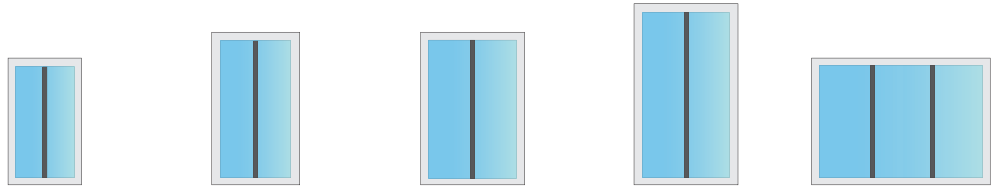

Conservation Window

(nominal) wxh mm	550x980	660x1180	780x1180	780x1400	1340x980
Centre Pivot Thermal	CW-CP-02-T	CW-CP-03-T	CW-CP-05-T	CW-CP-06-T	CW-CP-09-T
	£320	£370	£428	£460	£515
Centre Pivot Hi Therm	CW-CP-02-HT	CW-CP-03-HT	CW-CP-05-HT	CW-CP-06-HT	CW-CP-09-HT
	£360	£415	£470	£505	£575
Top Hung Thermal	CW-TH-02-T	CW-TH-03-T	CW-TH-05-T	CW-TH-06-T	
	£372	£427	£503	£525	
Top Hung Hi Therm	CW-TH-02-HT	CW-TH-03-HT	CW-TH-05-HT	CW-TH-06-HT	
	£410	£470	£550	£570	
Fire Escape Thermal		CW-FE-03-T	CW-FE-05-T	CW-FE-06-T	
		£491	£519	£546	
Fire Escape Hi Therm		CW-FE-03-HT	CW-FE-05-HT	CW-FE-06-HT	
		£535	£565	£590	

Note: Prices shown include roof window only. See over for flashings prices.