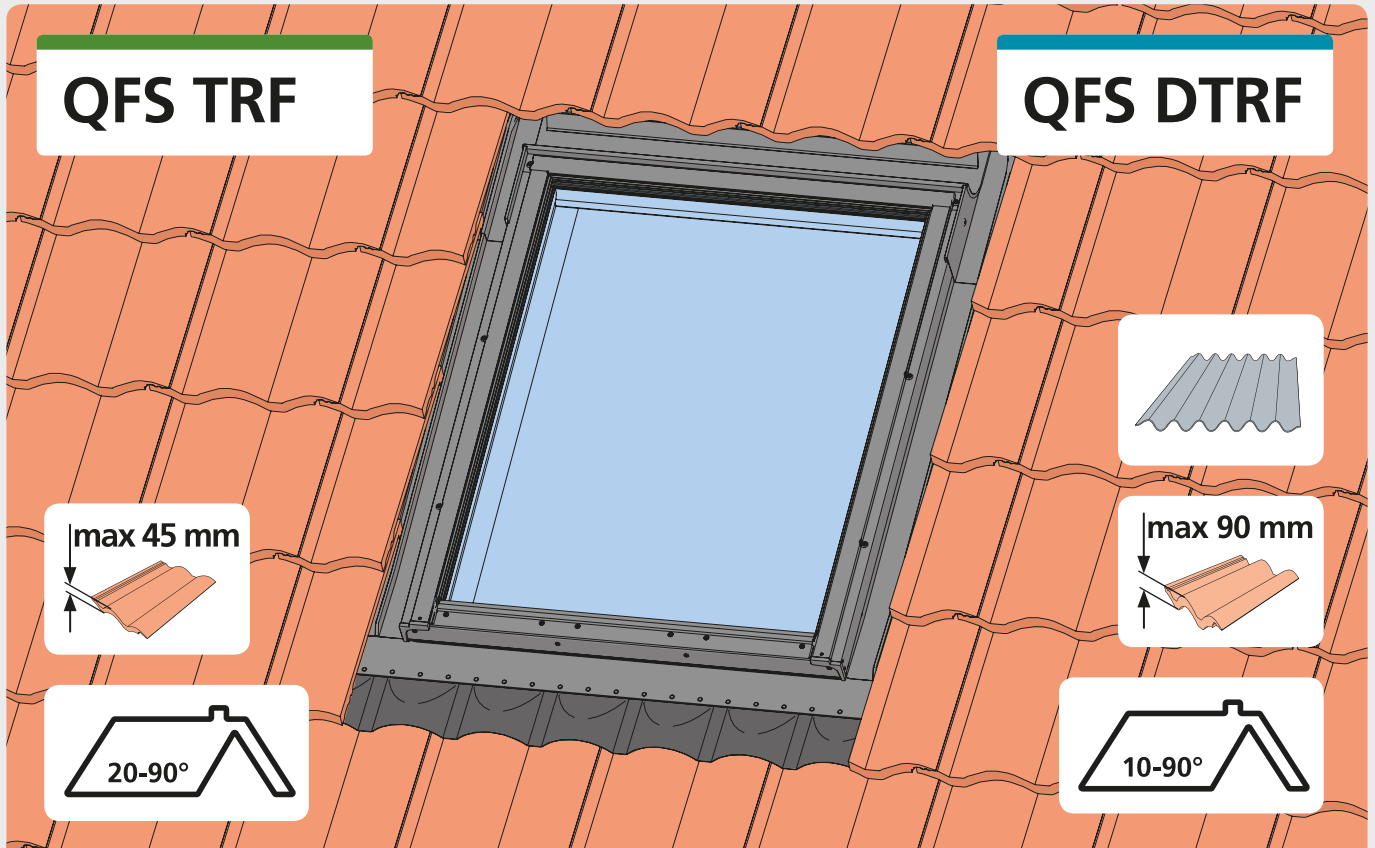

QFS TRF

QFS DTRF

max 45 mm

20-90°

max 90 mm

10-90°

Tile Roof Flashing

Deep Tile Roof Flashing