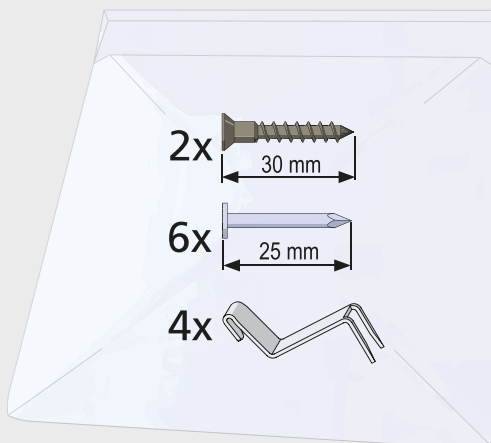

QFS TRF

QFS DTRF

max 45 mm

20-90°

max 90 mm

10-90°

Tile Roof Flashing

Deep Tile Roof Flashing