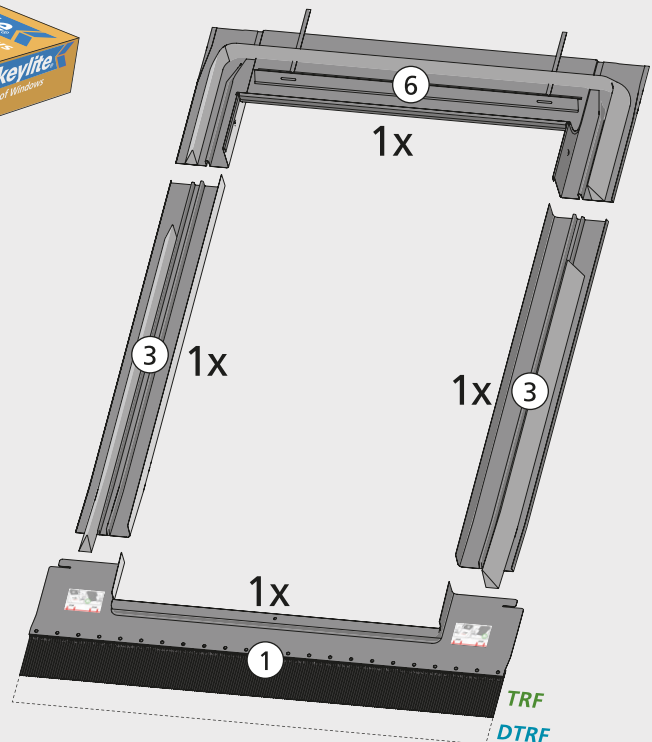

QFS TRF

QFS DTRF

max 45 mm

20-90°

max 90 mm

10-90°

Tile Roof Flashing

Deep Tile Roof Flashing

1

2

2

6

7

8

15

16

17

18

19