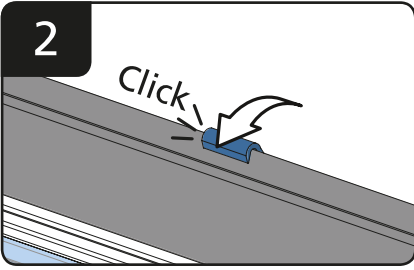

QFS SRF

Slate Roof Flashing

1

2

3

18

2x  30 mm

5