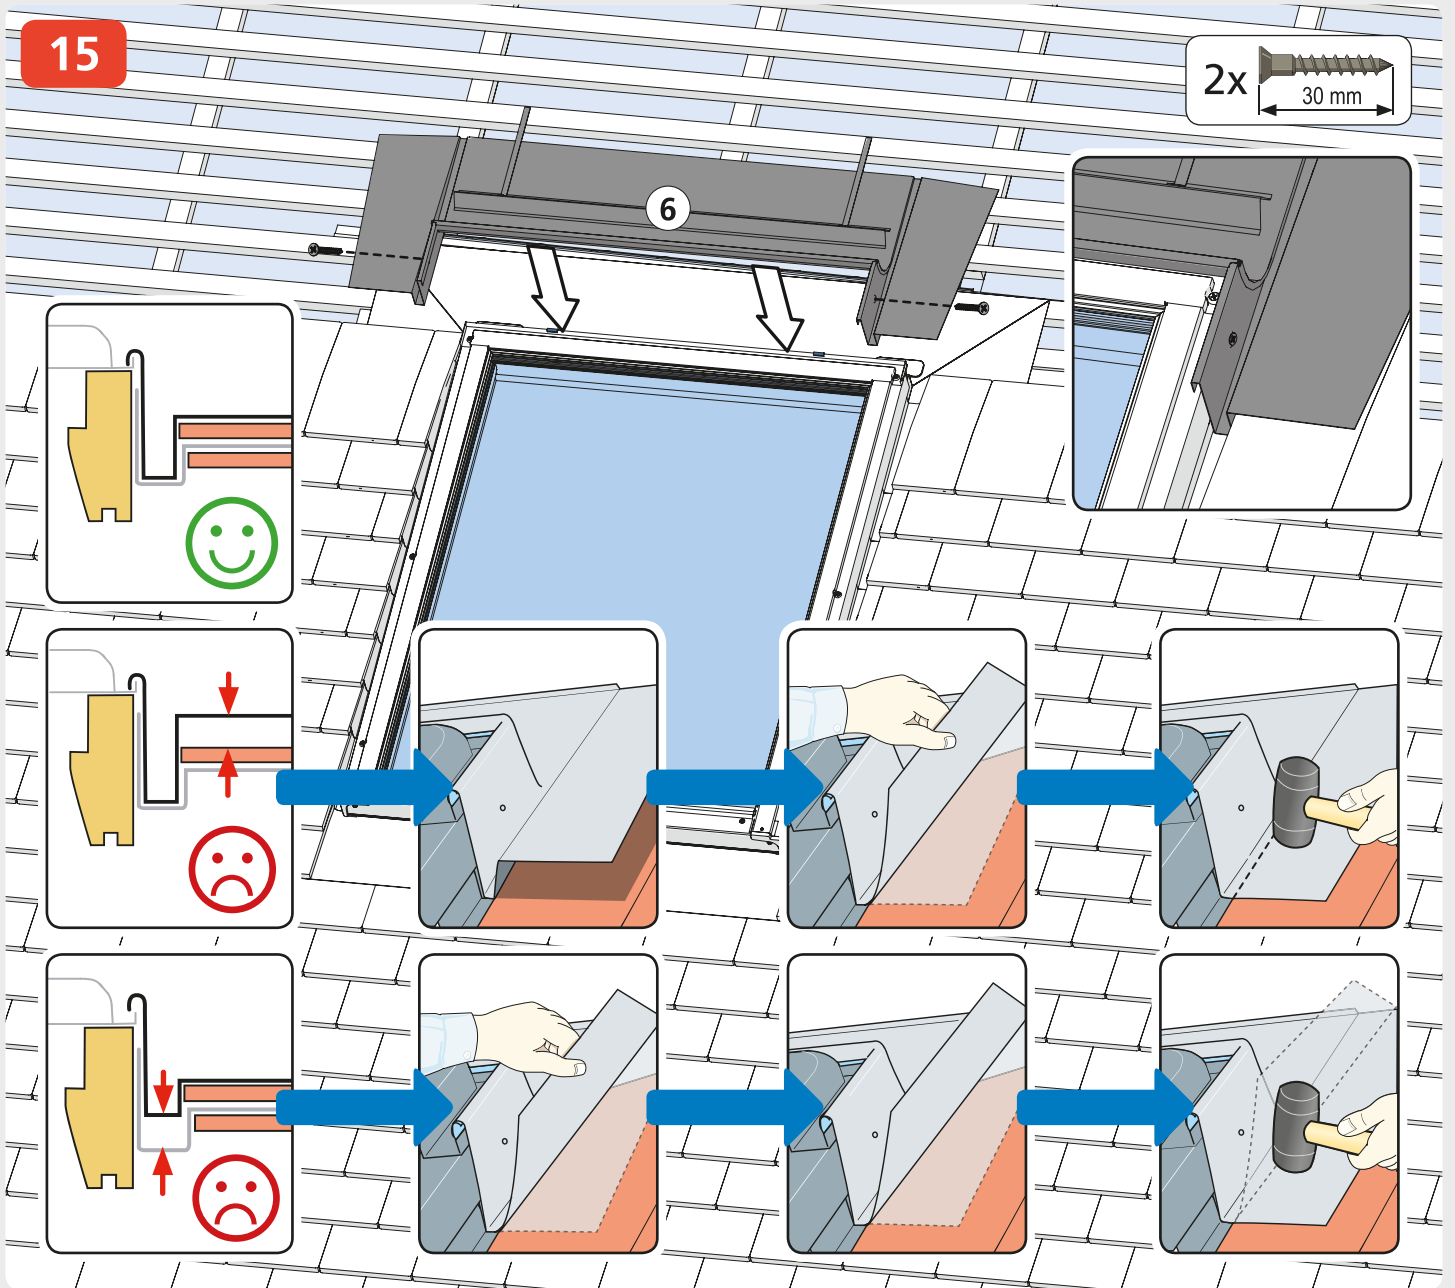

QFS PTRF

Plain Tile Roof Flashing

1

2

3

13

4x  30 mm

14

2x  30 mm

15

2x  30 mm

16

17

18

19