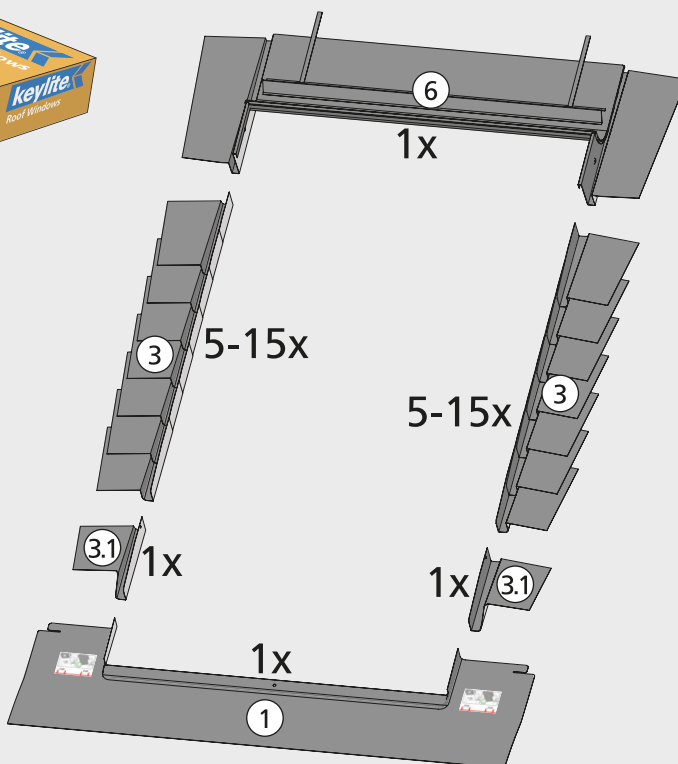

QFS PTRF

Plain Tile Roof Flashing

1

2

3

13

4x  30 mm

14

2x  30 mm

15

2x  30 mm

16

17

18

19