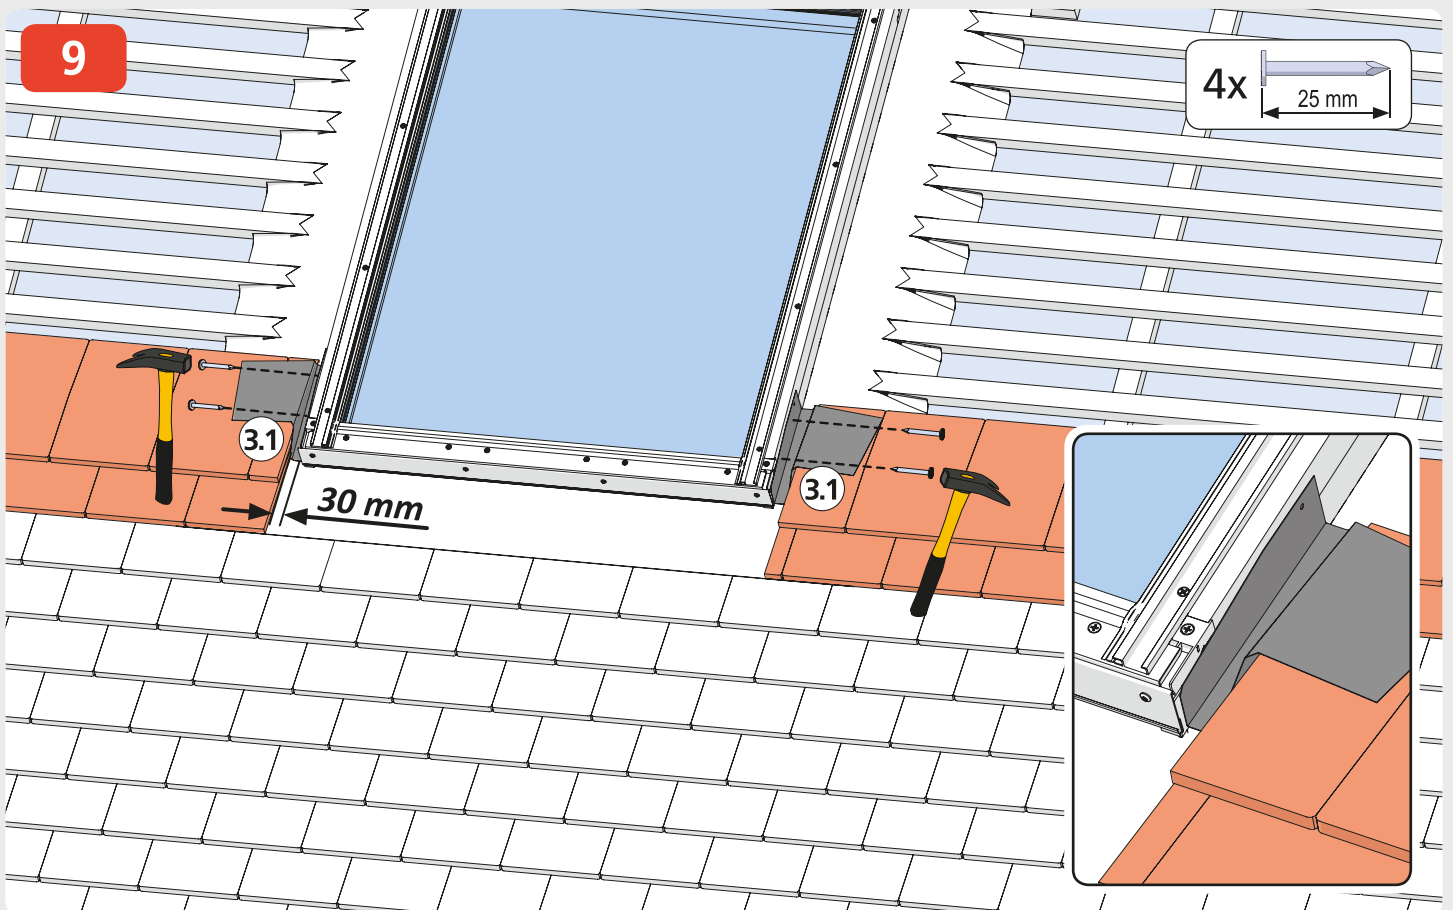

QFS PTRF

Plain Tile Roof Flashing

1

2

3

13

4x  30 mm

14

2x  30 mm

15

2x  30 mm

16

17

18

19