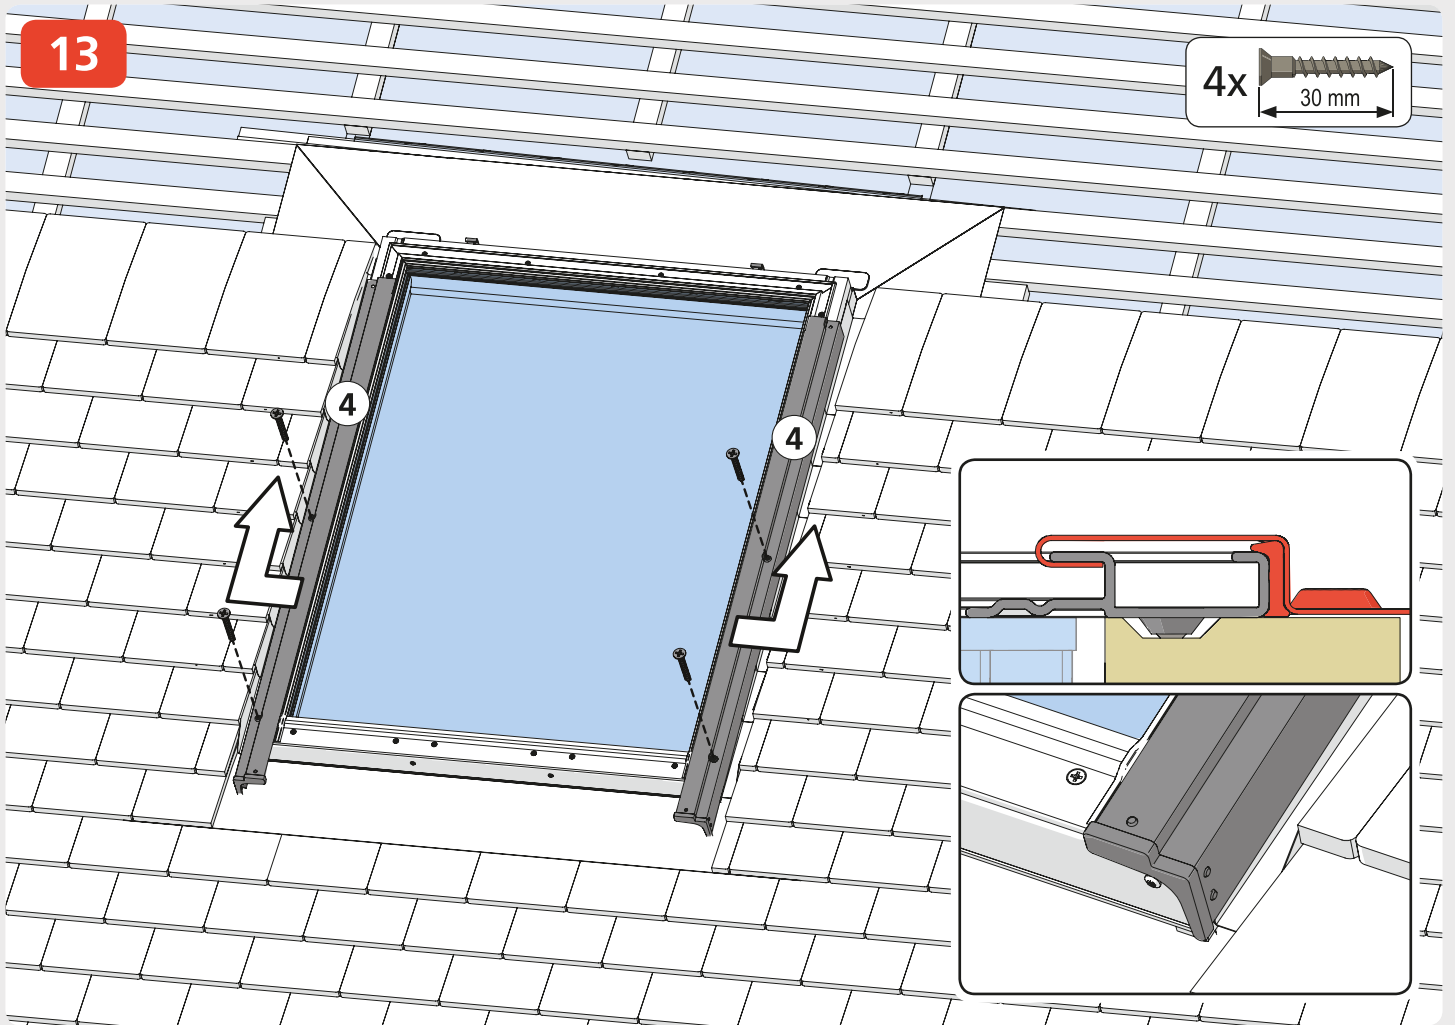

QFS PTRF

Plain Tile Roof Flashing

1

2

3

13

4x  30 mm

14

2x  30 mm

15

2x  30 mm

16

17

18

19