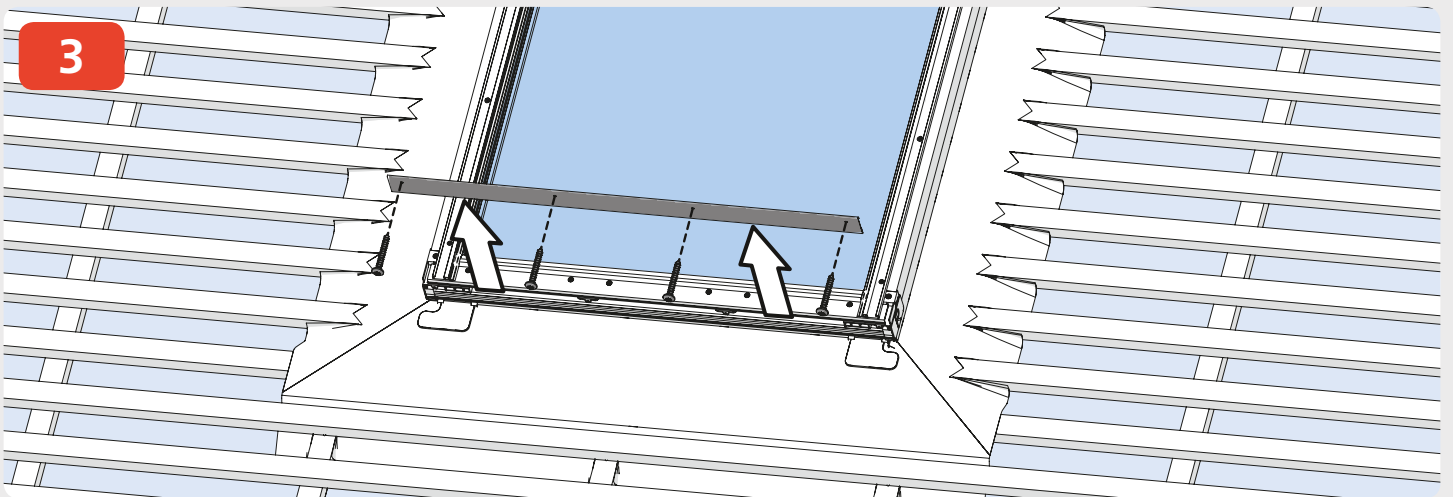

QFS PTRF

Plain Tile Roof Flashing

1

2

3

13

4x  30 mm

14

2x  30 mm

15

2x  30 mm

16

17

18

19