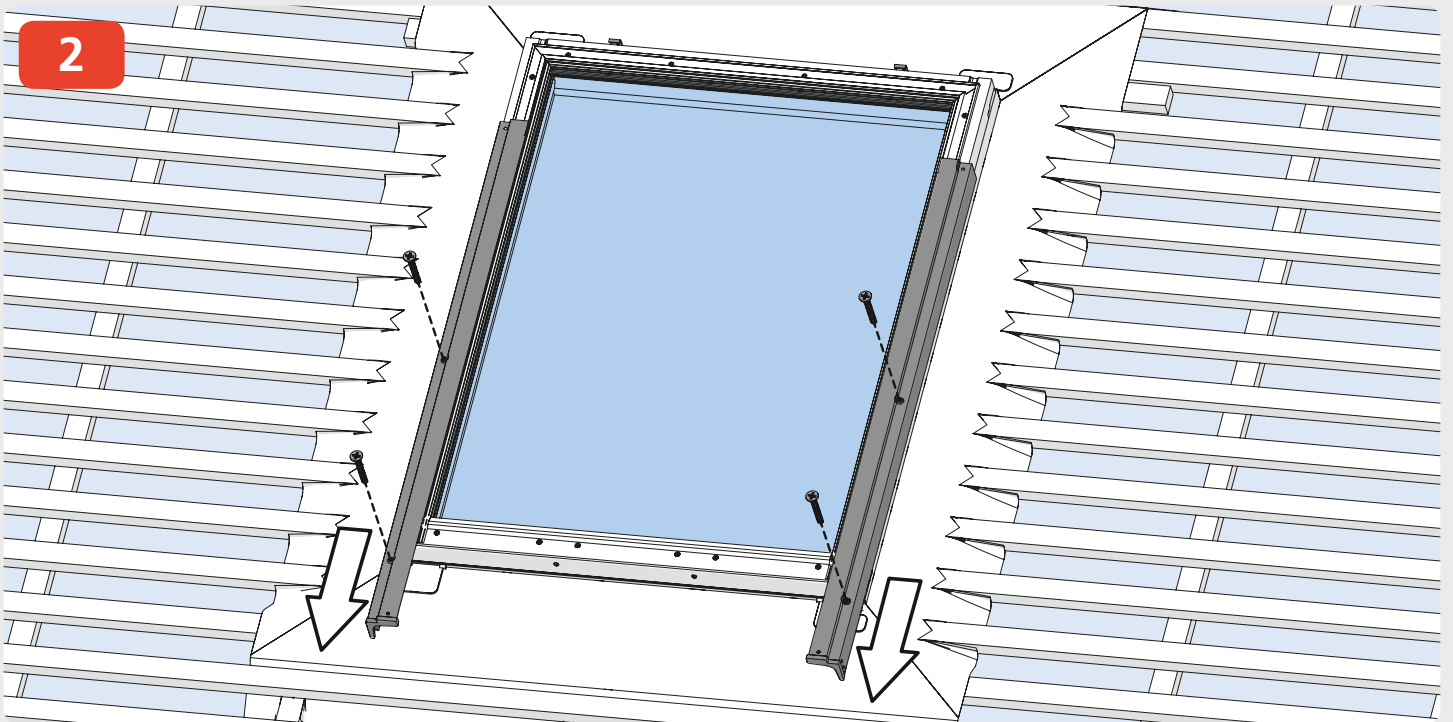

QFS PTRF

Plain Tile Roof Flashing

1

2

3

13

4x  30 mm

14

2x  30 mm

15

2x  30 mm

16

17

18

19